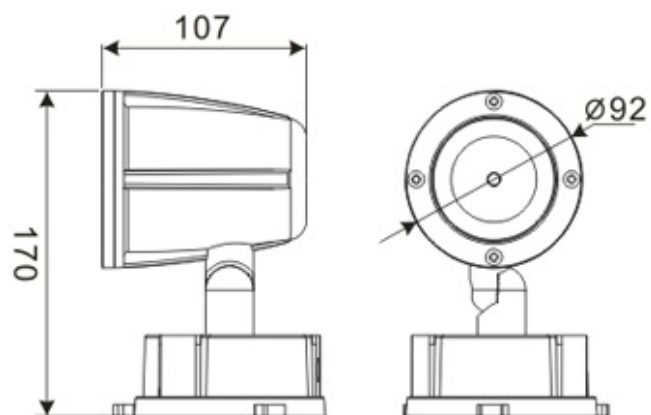

LED Wall Wash Lighting – LR-WW0133

Model No.	LR-WW0133
LED Type	CREE MCE
LED Q'TY.	1
Beam Angle	40°
Minimum luminous flux(lm)	530
Voltage	120-240V
LED Watt	10W
Environmental Temperature	- 20°C-60°C
Environmental Humidity	0%-95%
Safety Class	I
Safety Type	IP65
Material	Aluminium
Driver	Included